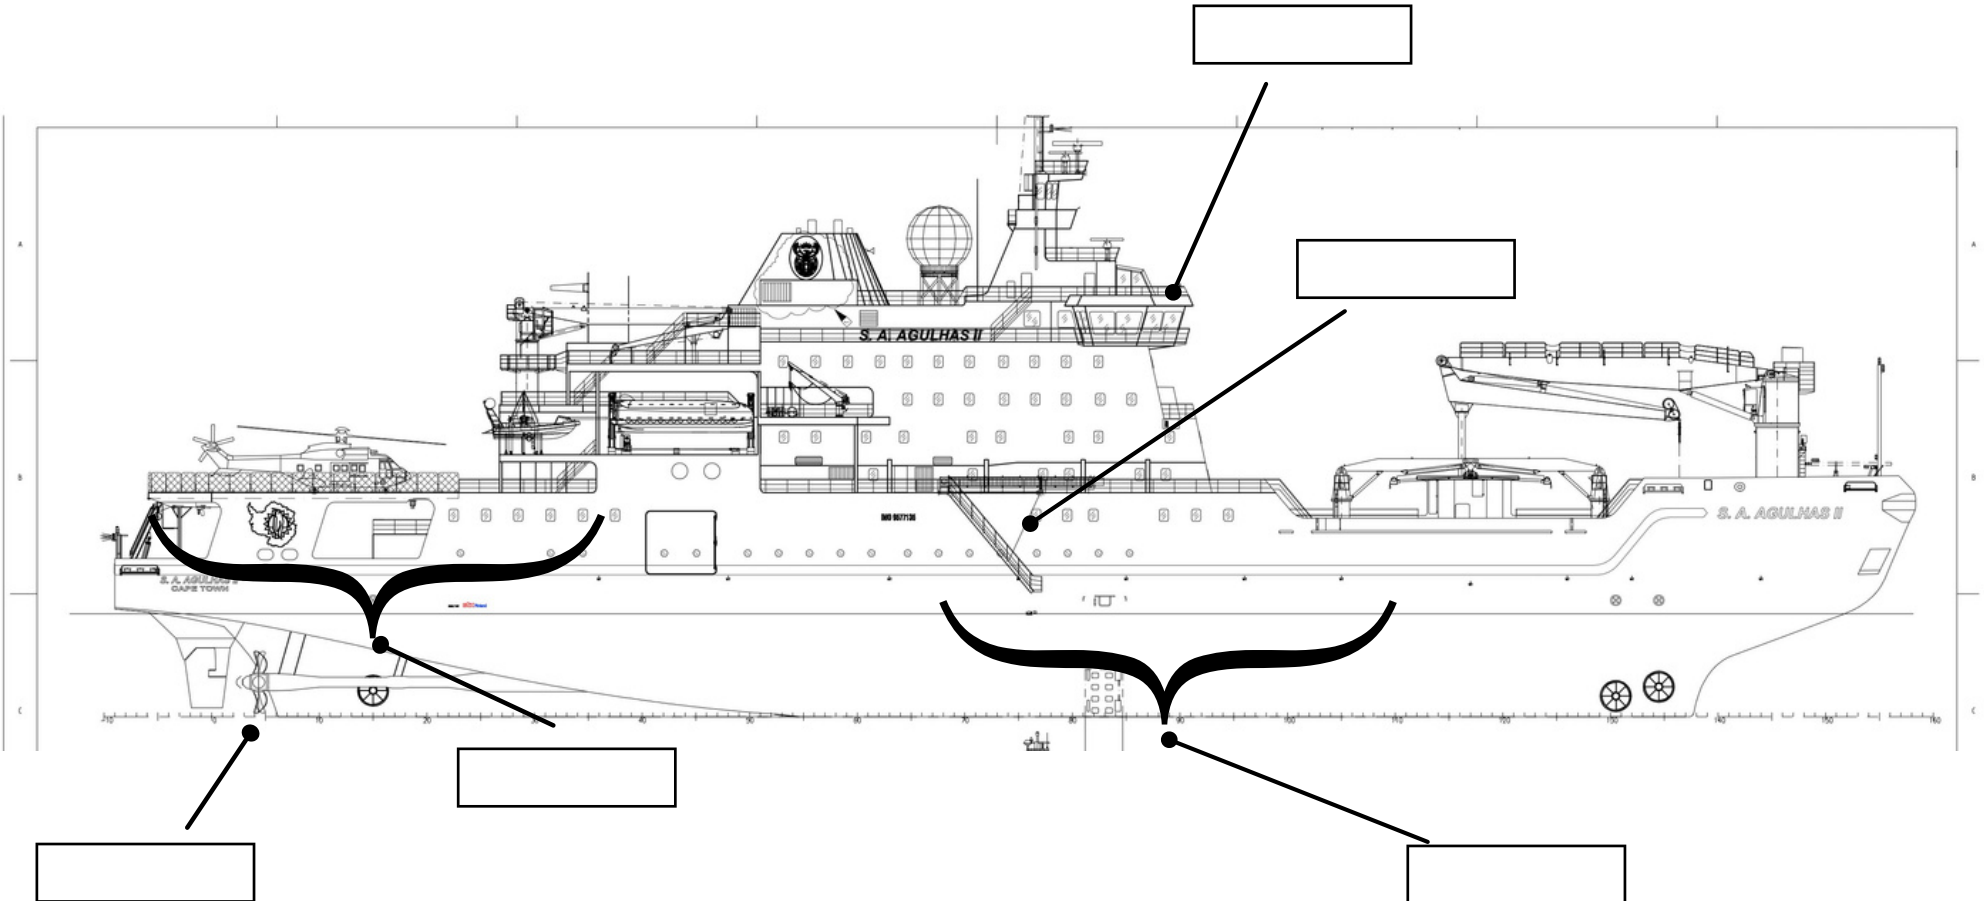

## Ship Diagram: *S.A. Agulhas II*

**Directions:** Use the vocabulary words in the box below to label and color the diagram.

### Parts of a Ship (*Side View*)

Gangplank

Propeller

Aft

Bridge

Hull

### Ship Diagram: S.A. Agulhas II

**Directions:** Use the vocabulary words in the box below to label and color the diagram.

#### Parts of a Ship (Side View)

Helicopter Pad	Port Side	Starboard Side	Bow	Stern
----------------	-----------	----------------	-----	-------