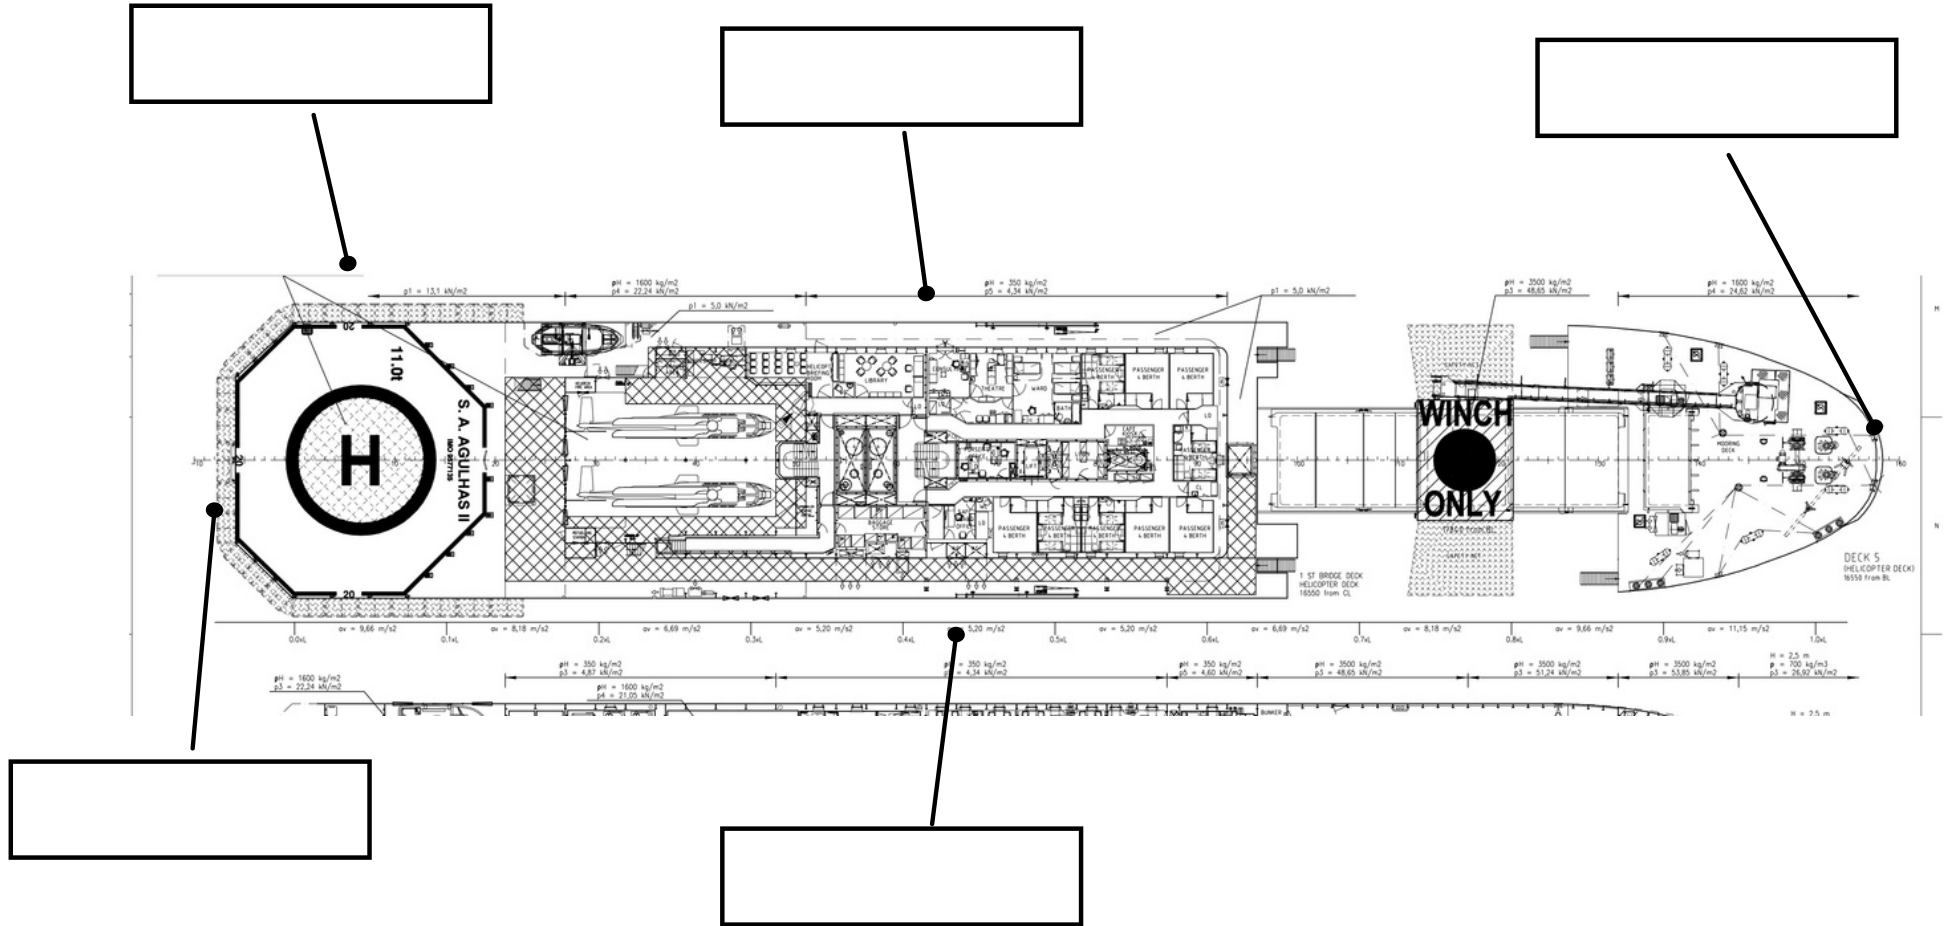

## Ship Diagram: *S.A. Agulhas II*

**Directions:** Use the vocabulary words in the box below to label and color the diagram.

### Parts of a Ship (*Side View*)

Gangplank

Propeller

Aft

Bridge

Hull

### Ship Diagram: S.A. Agulhas II

**Directions:** Use the vocabulary words in the box below to label and color the diagram.

#### Parts of a Ship (Side View)

Helicopter Pad	Port Side	Starboard Side	Bow	Stern
----------------	-----------	----------------	-----	-------